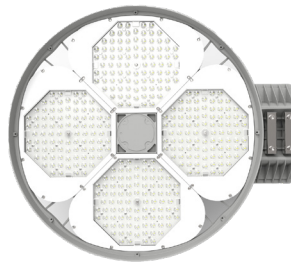

9.69\"(H) x 29.61\"(W) x 24.53\"(D)

Features

- Die-Cast Aluminum Housing with Powder Coat Finish (Black and Gray)
- LED: SMD5050
- Specify 3 Watt Stops
- 7-year Warranty
- Lens: Prismatic Polycarbonate Lens

Lighting:

- Dimming: 0-10V Dimming
- Lens: Prismatic Polycarbonate Lens
- LED: SMD5050
- Total lumens: 87000LM
- Color Temperatures: 4000K/4500K/5000K/5700K Specify
- Color Rendering Index: CRI ≥ 70
- Rated Life: 70,000 Hrs
- Beam Angle: 155 x155°

Phone: (877) 805-2252 | Fax: (877) 805-2252
www.westgatemfg.com |

WG-08152024

Photometrics: HML-180-600W-XXK-CLR

BUG Rating: B4-U0-G3

Area 75'x 75' Mounting Height: 9'

Other Views:

Gray:

Side View

Front View

Back View

Black:

Side View

Front View

Back View

Sample Ordering

Model	Watt	Watt	Color Temp.	Finishes
HML	180	600W	XXK	CLR
			40K = 4000K 45K = 4500K 50K = 5000K 57K = 5700K	BK = BLACK GY = GRAY