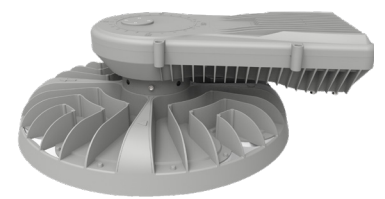

Photometrics: HML-180-600W-XXK-CLR

BUG Rating: B4-U0-G3

Area 75'x 75' Mounting Height: 9'

Other Views:

Gray:

Back View

Black:

Side View

Sample Ordering

Model	Watt	Watt	Color Temp.	Finishes
HML	180	600W	XXK	CLR
			40K = 4000K 45K = 4500K 50K = 5000K 57K = 5700K	BK = BLACK GY = GRAY

Accessories:

Blank = No Option For Accessories
HML-SH1-CLR = HML High-Mast Glare Shield For Up To 750W Version. Specify Bk Or Cy
HML-SCK = HML High-Mast NEMA Socket And Shorting Cap Pre-Installed

ACCESSORIES: