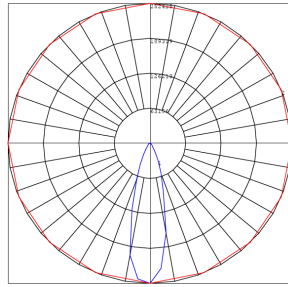

Phone: (877) 805-2252 | Fax: (877) 805-2252
www.westgatemfg.com |

WG-08152024

Photometrics: HML-180-600W-XXK-CLR

BUG Rating: B4-U0-G3

Area 75'x 75' Mounting Height: 9'

Other Views:

Gray:

Side View