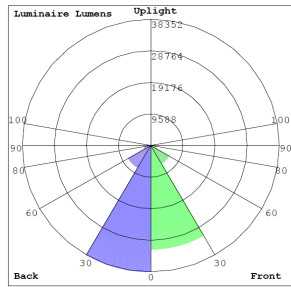

Lighting:

- Dimming: 0-10V Dimming
- Lens: Prismatic Polycarbonate Lens
- LED: SMD5050
- Total lumens: 87000LM
- Color Temperatures: 4000K/4500K/5000K/5700K Specify
- Color Rendering Index: CRI ≥ 70
- Rated Life: 70,000 Hrs
- Beam Angle: 155 x155°

Phone: (877) 805-2252 | Fax: (877) 805-2252
www.westgatemfg.com |

WG-08152024

Photometrics: HML-180-600W-XXK-CLR

BUG Rating: B4-U0-G3

Area 75'x 75' Mounting Height: 9'

Other Views:

Gray:

Side View

Front View

Back View

Black:

Side View

Front View

Back View

Sample Ordering

Model	Watt	Watt	Color Temp.	Finishes
HML	180	600W	XXK	CLR
			40K = 4000K 45K = 4500K 50K = 5000K 57K = 5700K	BK = BLACK GY = GRAY