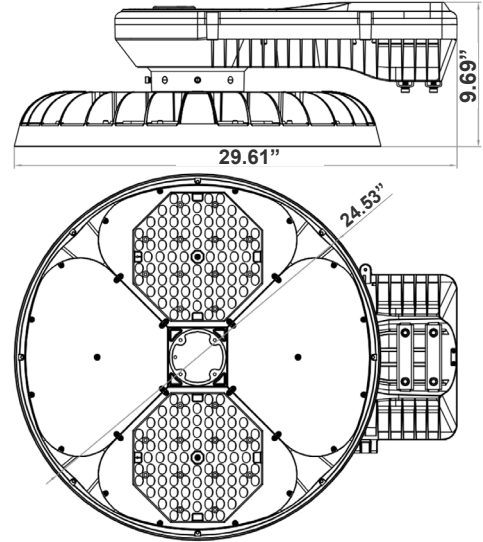

9.69\"(H) x 29.61\"(W) x 24.53\"(D)

Features

- Die-Cast Aluminum Housing with Powder Coat Finish (Black and Gray)
- LED: SMD5050
- Specify 3 Watt Stops
- 7-year Warranty
- Lens: Prismatic Polycarbonate Lens

Technical Specifications

Electrical:

- Voltage: 120-277V AC 60Hz
- Wattage: 180W~600W, Specify 3 Watt Stops
- Power Factor: >0.90
- Efficacy: 145LPW

Mechanical:

- Die-Cast Aluminum Housing with Powder Coat Finish (Black and Gray)
- Cord type: 3' SJTW 18/3 AWG Cable
- Operating Temperature: -40°F to 113°F
- IP Rating: IP65, Suitable for Wet Locations
- 7-year Warranty

Phone: (877) 805-2252 | Fax: (877) 805-2252
www.westgatemfg.com |

WG-08152024

Photometrics: HML-180-600W-XXK-CLR

BUG Rating: B4-U0-G3

Area 75'x 75' Mounting Height: 9'

Other Views:

Gray:

Side View