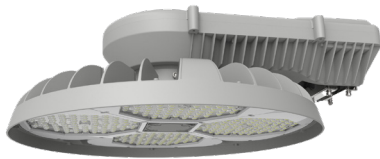

Phone: (877) 805-2252 | Fax: (877) 805-2252
www.westgatemfg.com |

WG-08152024

Photometrics: HML-180-600W-XXK-CLR

BUG Rating: B4-U0-G3

Area 75'x 75' Mounting Height: 9'

Other Views:

Gray:

Side View