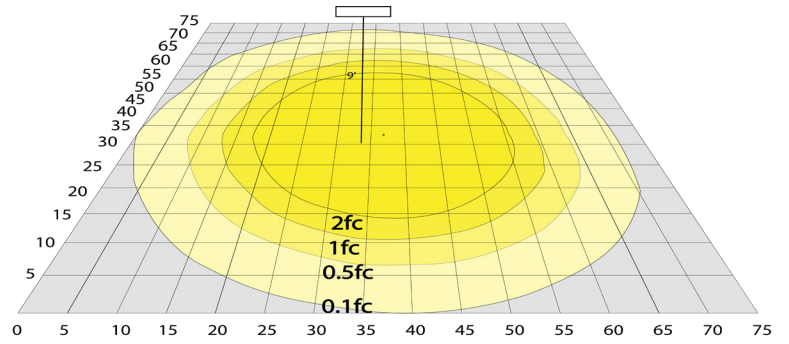

Phone: (877) 805-2252 | Fax: (877) 805-2252
www.westgatemfg.com |

WG-08152024

Photometrics: HML-180-600W-XXK-CLR

BUG Rating: B4-U0-G3

Area 75'x 75' Mounting Height: 9'

Other Views:

Gray:

Side View

Front View

Back View

Black:

Side View

Front View

Back View

Sample Ordering

Model	Watt	Watt	Color Temp.	Finishes
HML	180	600W	XXK	CLR
			40K = 4000K 45K = 4500K 50K = 5000K 57K = 5700K	BK = BLACK GY = GRAY